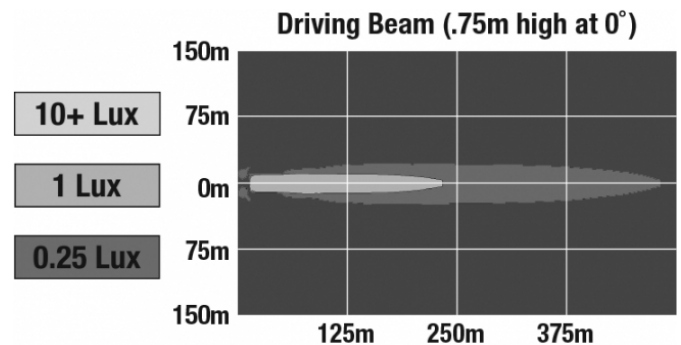

REGULATORY STANDARDS COMPLIANCE

Buy America Standards Eco Friendly
FMVSS 108 s10.1 (Table XVIII) IEC IP67

PHOTOMETRIC SPECIFICATIONS

Raw Lumen Output	1,960
Effective Lumen Output	1,080
Candela Output	55,000
Beam Pattern(s)	Forward Lighting - Driving