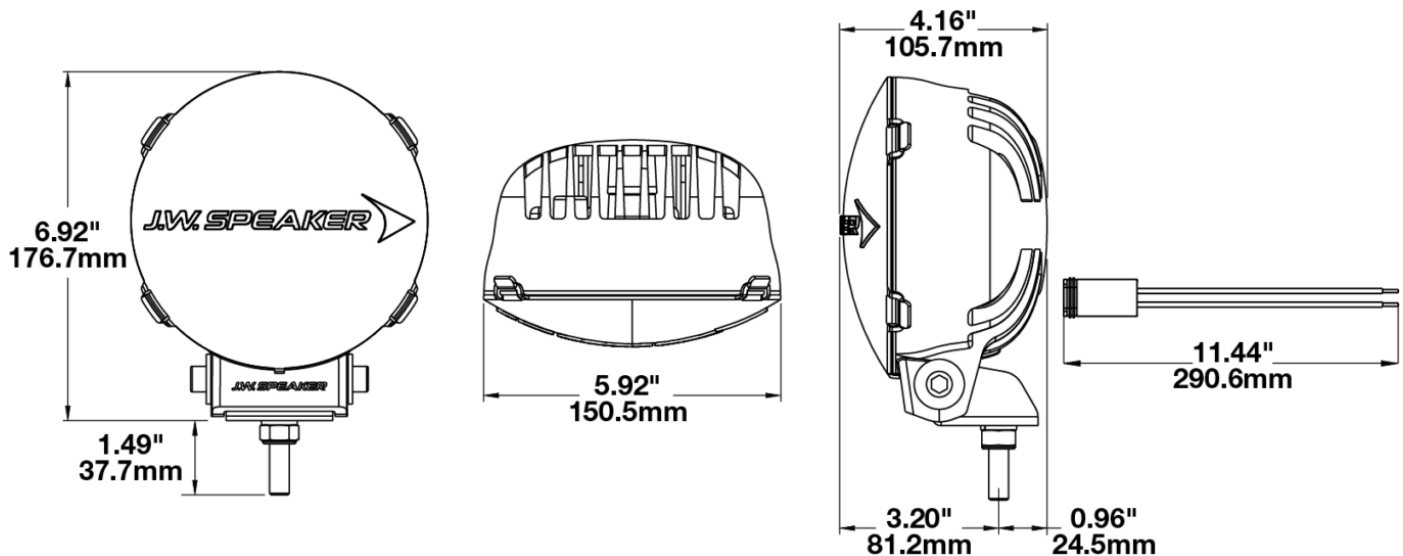

PRODUCT DIMENSIONS

Print date: 2024-08-11

© 2024 J.W. Speaker Corporation • Germantown, WI U.S.A.
www.jwspeaker.com • speaker@jwspeaker.com • 262.251.6660

J.W. SPEAKER
Engineered. Lighting. Solutions.